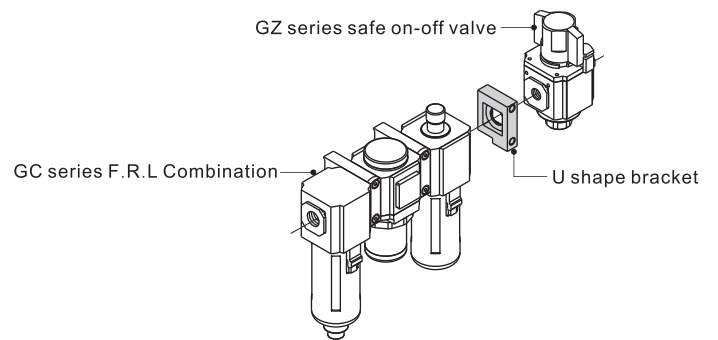

Joint accessories—Bracket

How to select the bracket

Bracket name	Code	Photo	Adapt accessories model		
T shape bracket	GA200T-P1		GV200	GZ200	GA200
	GA300T-P1		GV300	GZ300	GA300
	GA400T-P1		GV400	GZ400	GA400
	GA600T-P1		-	-	GA600
L shape bracket	GA200L-P1		GV200	GZ200	GA200
	GA300L-P1		GV300	GZ300	GA300
	GA400L-P1		GV400	GZ400	GA400
	GA600L-P1		-	-	GA600
U shape bracket	GA200U-P1		GV200	GZ200	GA200
	GA300U-P1		GV300	GZ300	GA300
	GA400U-P1		GV400	GZ400	GA400
	GA600U-P1		-	-	GA600

How to use the bracket

Use to joint GV and GC series

Use to joint GZ and GC series

Use to joint GA and GC series

Use to joint GZ, GV and GC series