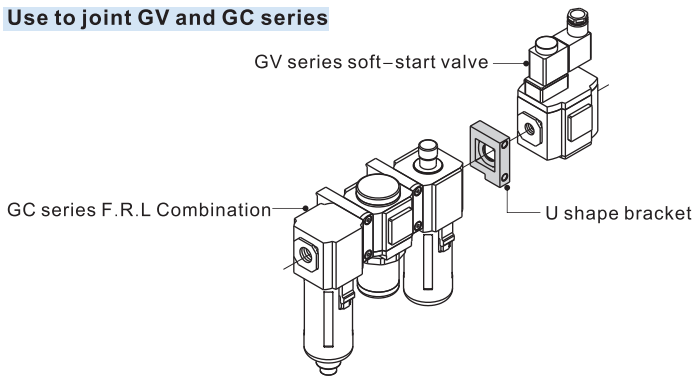

Joint accessories—Bracket

How to select the bracket

Bracket name	Code	Photo	Adapt accessories model		
T shape bracket	GA200T-P1		GV200	GZ200	GA200
	GA300T-P1		GV300	GZ300	GA300
	GA400T-P1		GV400	GZ400	GA400
	GA600T-P1		-	-	GA600
L shape bracket	GA200L-P1		GV200	GZ200	GA200
	GA300L-P1		GV300	GZ300	GA300
	GA400L-P1		GV400	GZ400	GA400
	GA600L-P1		-	-	GA600
U shape bracket	GA200U-P1		GV200	GZ200	GA200
	GA300U-P1		GV300	GZ300	GA300
	GA400U-P1		GV400	GZ400	GA400
	GA600U-P1		-	-	GA600

How to use the bracket

Use to joint GV and GC series

Use to joint GZ and GC series

Use to joint GA and GC series

Use to joint GZ, GV and GC series